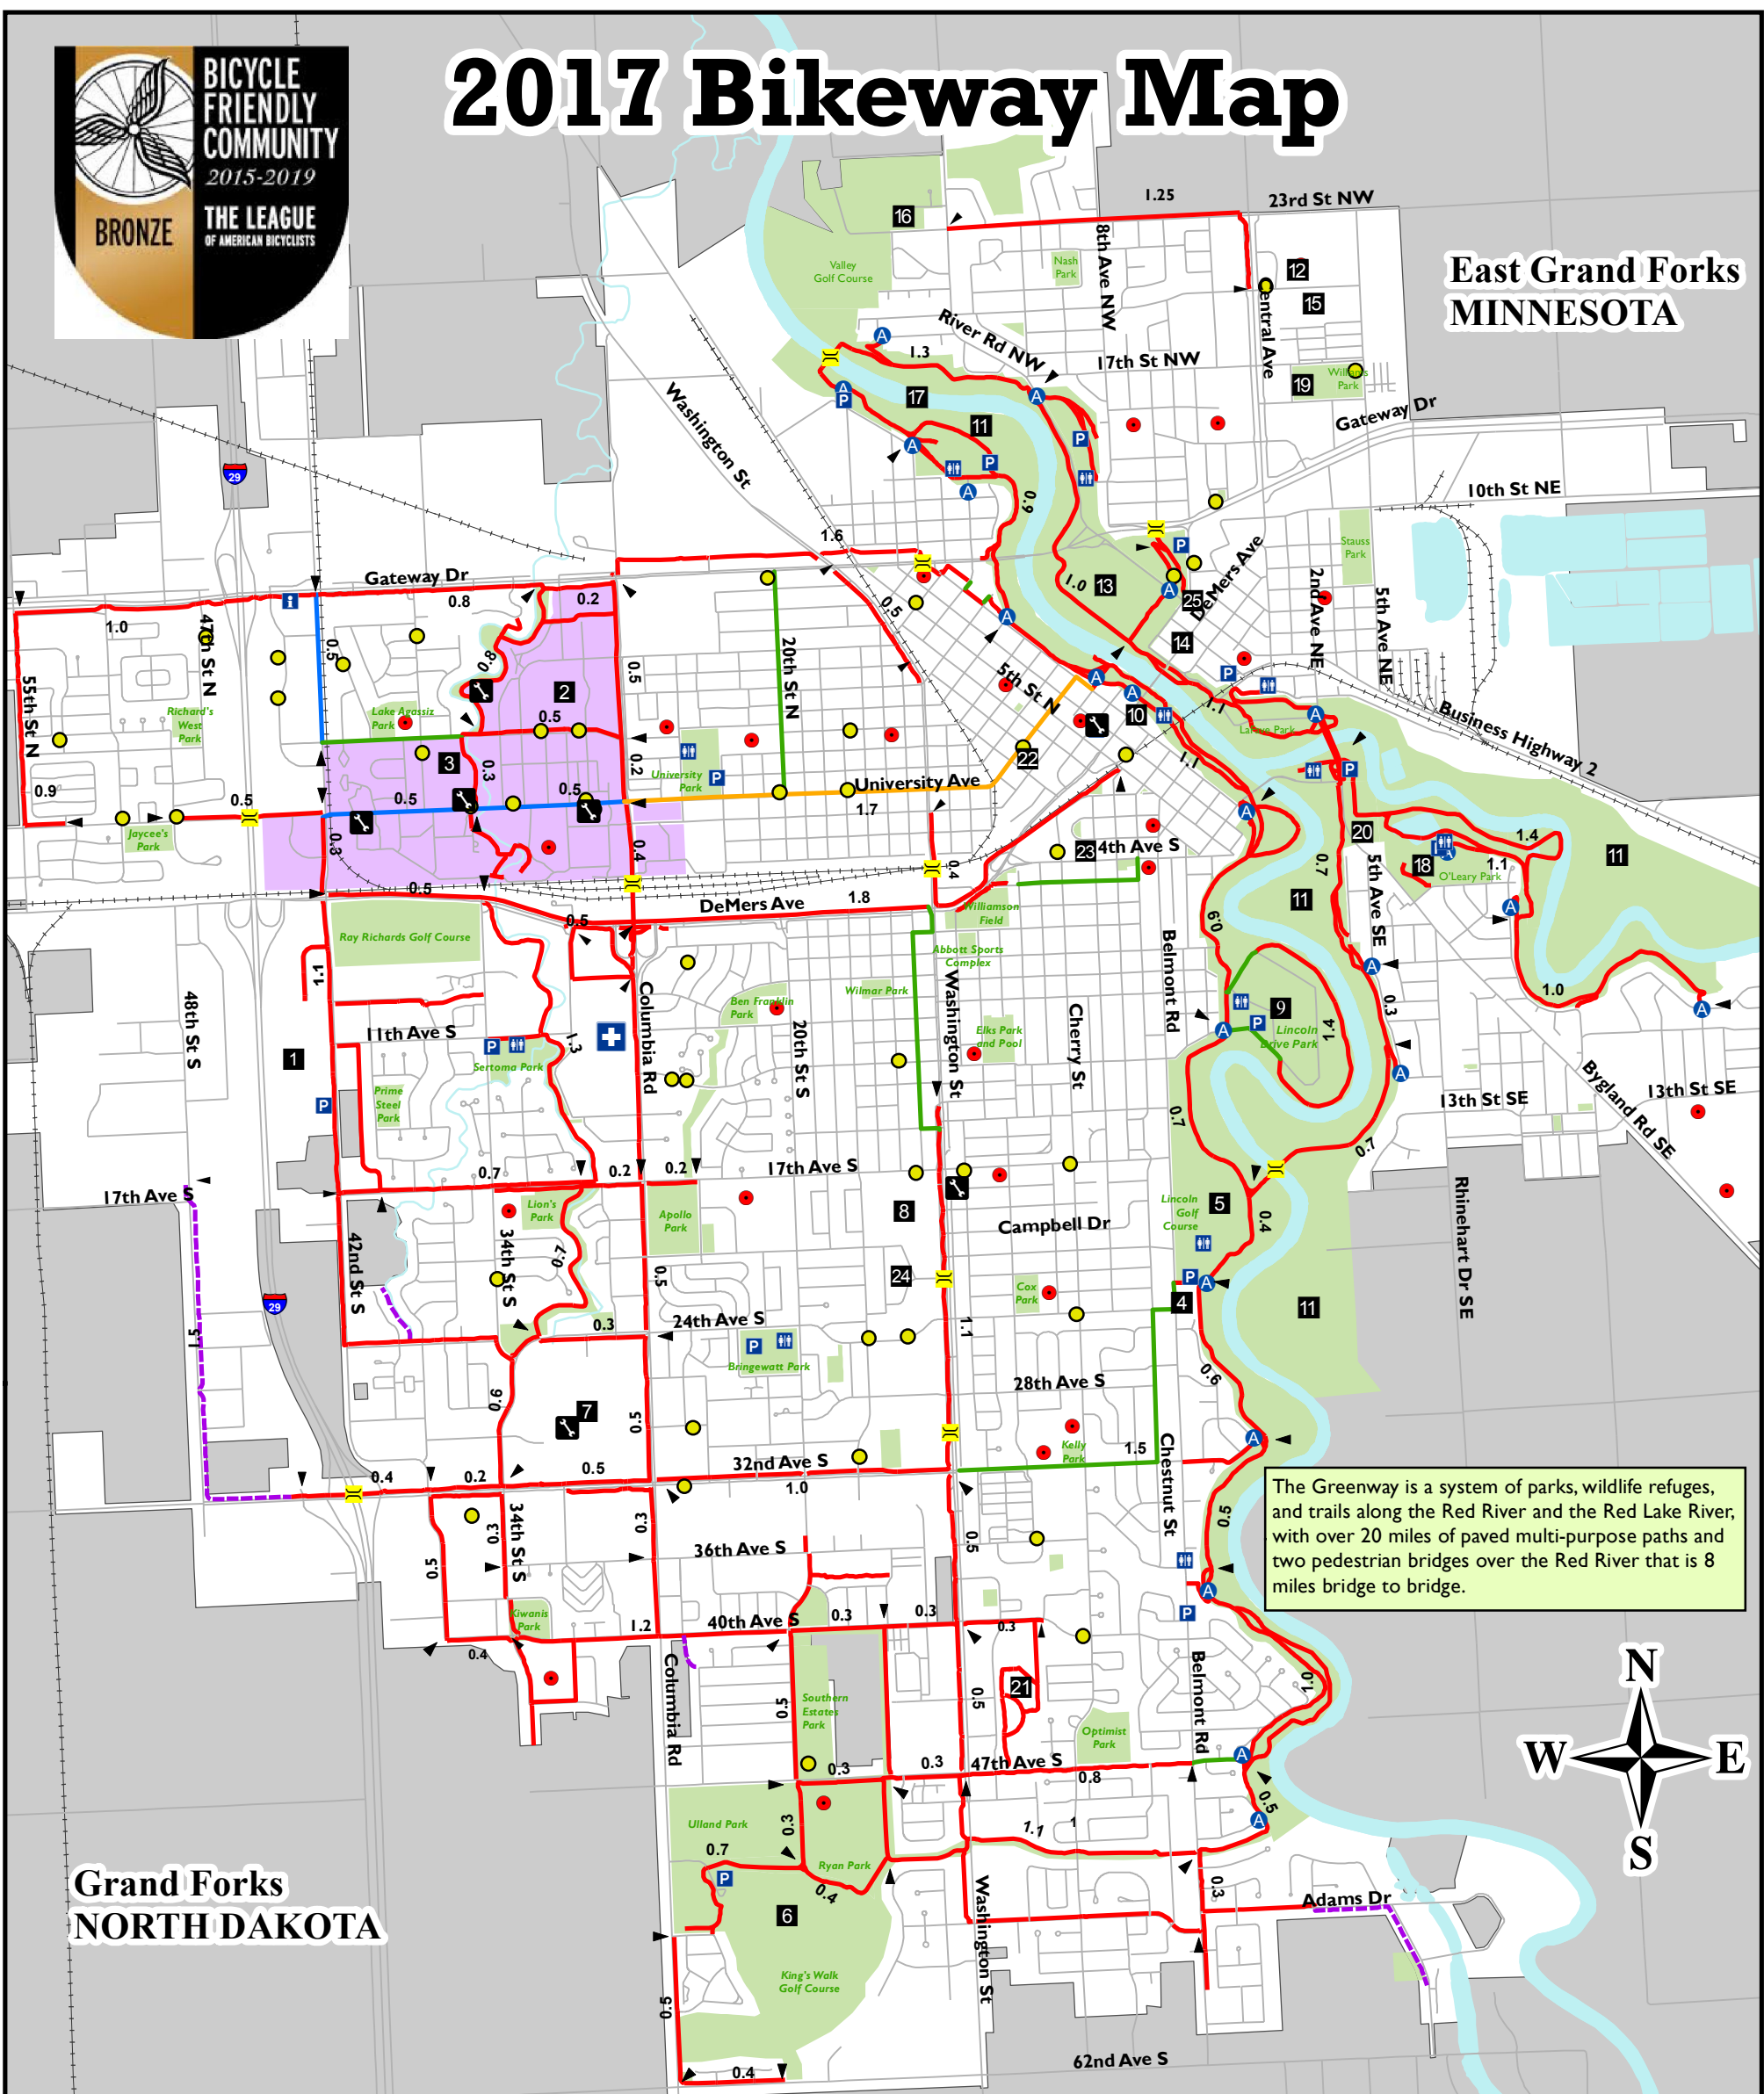

2017 Bikeway Map

East Grand Forks
MINNESOTA

Grand Forks
NORTH DAKOTA

The Greenway is a system of parks, wildlife refuges, and trails along the Red River and the Red Lake River, with over 20 miles of paved multi-purpose paths and two pedestrian bridges over the Red River that is 8 miles bridge to bridge.

0 0.5 1 2 Miles

- Bike Bridge or Tunnel
- Bike Repair
- Greenway Access Point
- Information Center
- Medical Facilities
- Parking
- Public Restroom
- Distance Marker (miles)
- Schools
- Bus Stops
- Bike Lane: A dedicated bike lane on busier streets
- Sharrow: Shared roadway with vehicle traffic; painted symbol
- Multi-use Path: Offstreet paved path
- Bike Route: Signed bike route along local streets
- Unpaved Trail: Trail that connects to current bikeway
- Rail Road
- Road
- Water Bodies
- Parks
- UND Campus
- City Limits

- 1** Alerus Center
- 2** Ralph Engelstad Arena
- 3** University of North Dakota
- 4** Myra Museum
- 5** Lincoln Golf Course
- 6** King's Walk Golf Course
- 7** Columbia Mall
- 8** Grand Cities Mall
- 9** Lincoln Disc Golf Course
- 10** Grand Forks Townsquare
- 11** The Greenway
- 12** Northland Community College
- 13** Red River State Recreational Area Campground
- 14** Riverwalk Center/ Cabela's
- 15** Heritage/Railroad Museum
- 16** Valley Golf Course
- 17** Riverside Dam
- 18** VFW Arena
- 19** East Grand Forks Civic Center
- 20** Zavaral Frisbee Golf Course
- 21** Choice Health & Fitness
- 22** YMCA
- 23** Grand Forks Senior Center
- 24** Grand Forks Public Library
- 25** East Grand Forks Cambell Library